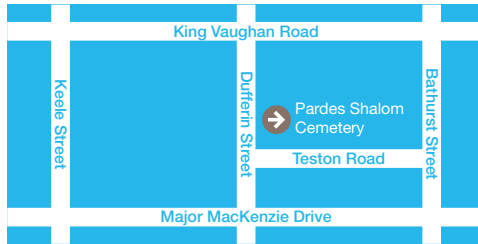

PARDES SHALOM CEMETERY

10953 Dufferin Street, Vaughan, ON
1.5 miles North of Major MacKenzie Drive
TEL 905.832.2549 FAX 905.832.6341
<http://bit.ly/YdMSJ5>

HEAD OFFICE: LIPA GREEN CENTRE

4600 Bathurst St. Suite 423, Toronto, ON
TEL 416.635.5595 FAX 416.635.7678
EMAIL info@thmp.ca
www.thmp.ca

For information on pre-planning, please call 416.635.5595
or e-mail info@thmp.ca

CEMETERY HOURS

April to October

SUNDAY—THURSDAY

8:00AM—5:00PM

FRIDAY

8:00AM—4:30PM

November to March

SUNDAY—THURSDAY

8:00AM—4:00PM

FRIDAY

8:00AM—3:30PM

---

*Entry into the cemetery will not be permitted 15 minutes prior to the closing times noted above.