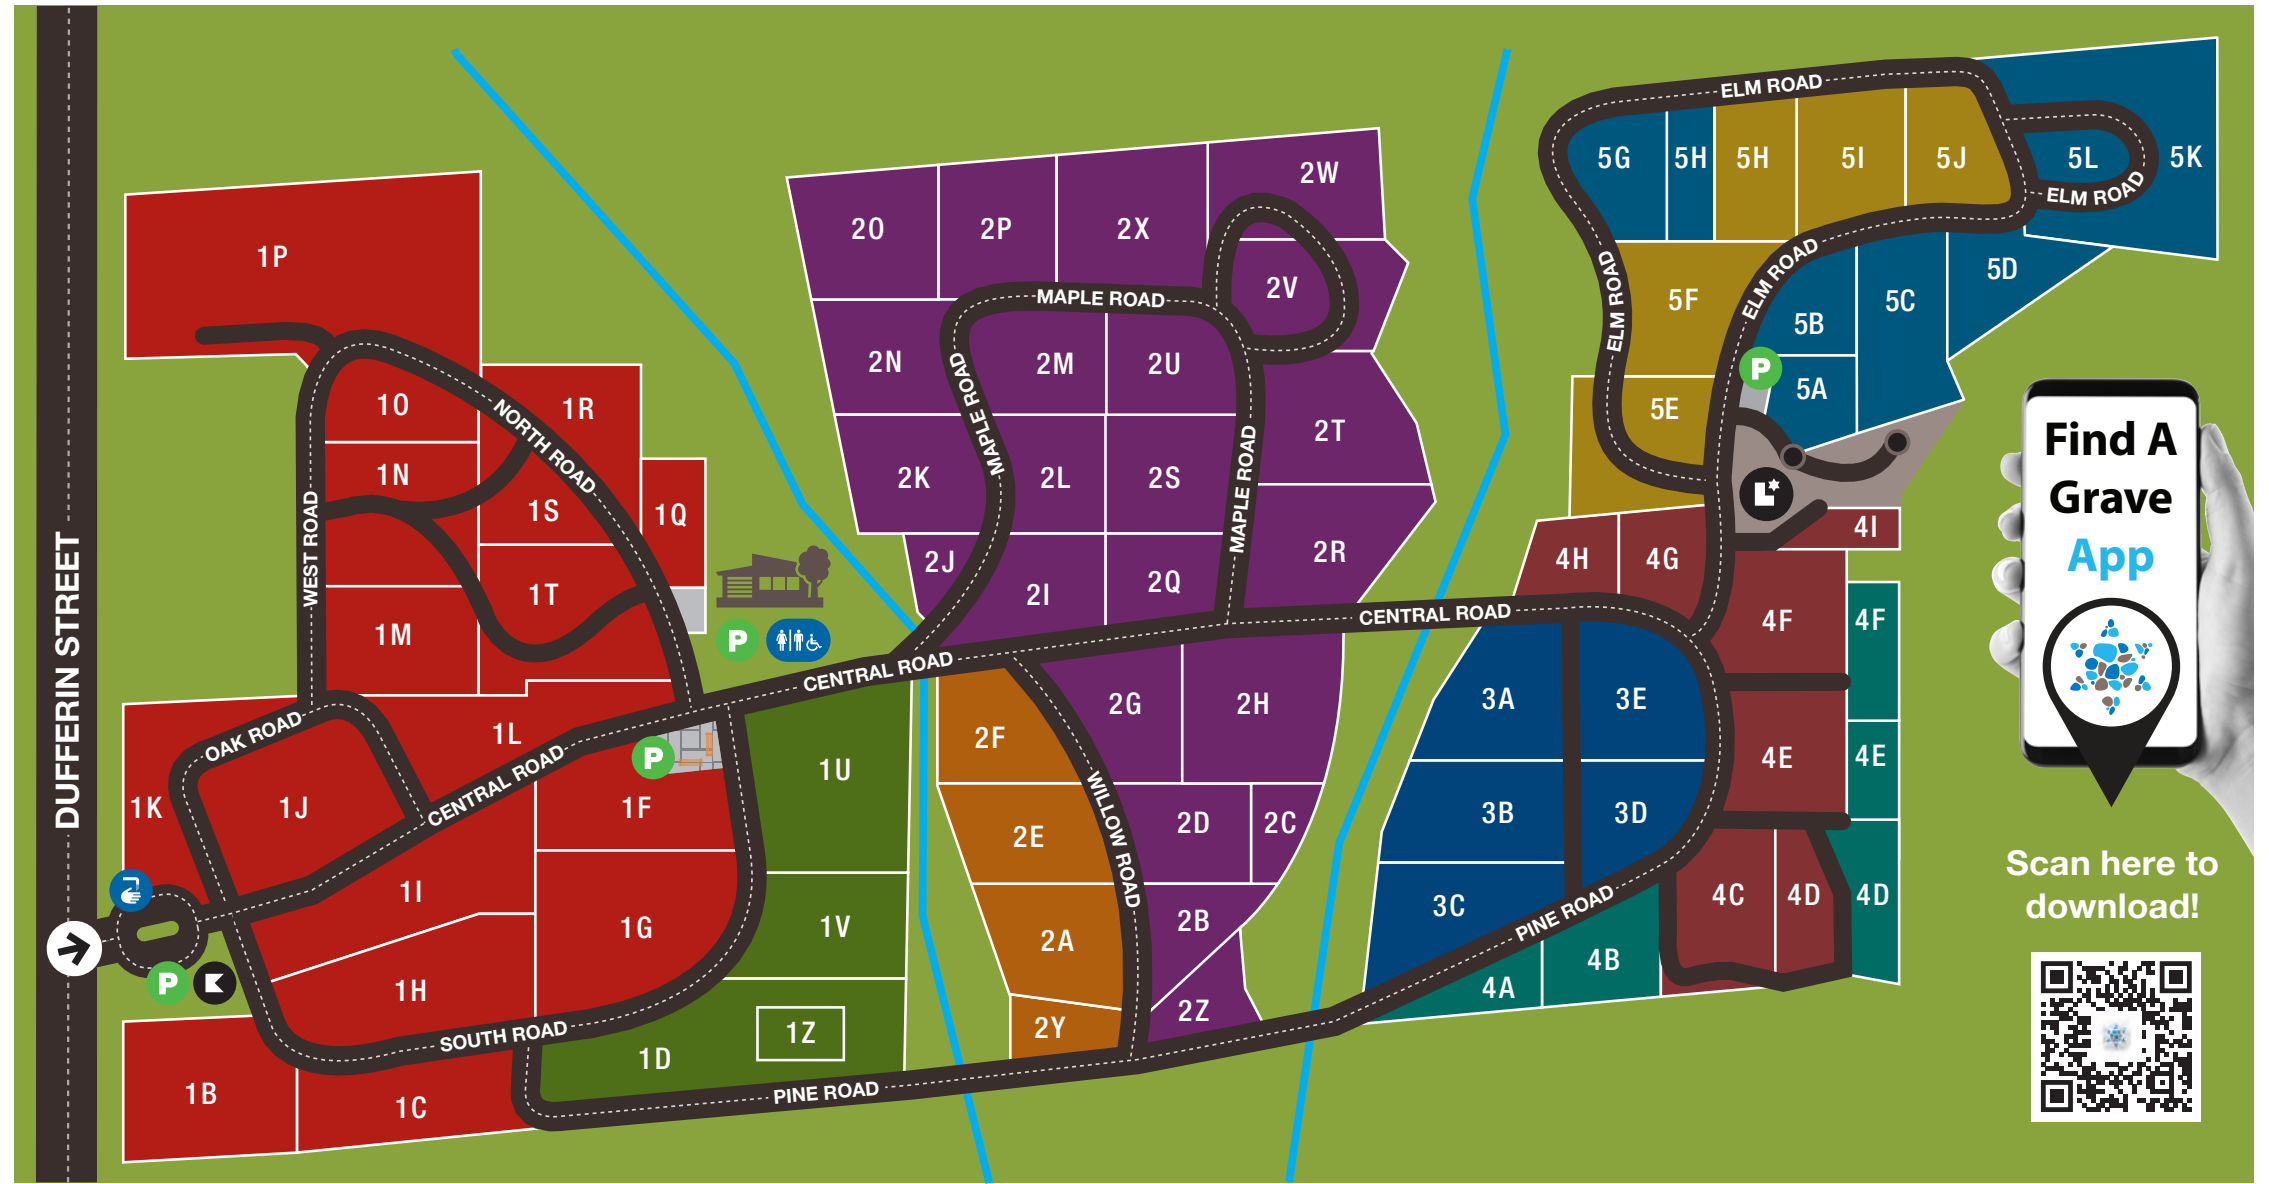

**PARDES SHALOM CEMETERY**

**LEGEND**

-  Entrance
  -  **Sidney & Dawn Freedman Memorial Centre**  
William & Judi Draimin Assembly Hall
  -  Washrooms & Office
  -  Memorial Garden
  -  Cemetery Map
  -  Hand Washing Station
  -  Parking
  -  Main Roadways
  -  Ravine
- 
-  Phase 1 (Organization Sections)
  -  Phase 1 (Community Sections)
  -  Phase 2 (Organization Sections)
  -  Phase 2 (Community Sections)
  -  Phase 3 (Community Sections)
  -  Phase 4 (Organization Sections)
  -  Phase 4 (Community Sections)
  -  Phase 5 (Organization Sections)
  -  Phase 5 (Community Sections)

\*This map is not to scale

Organization	PHASE   SECTION
Adatah Israel Congregation	1IM,T 2IV,W 4ID,E 5IL
Agudath Israel Cemetery Association	5IC
Ahavath Achim—Nachlath Israel	1IJ
Aish HaTorah	2IB
Ayin L'Tzion	2IZ
Beach Hebrew Institute	2IO
Beit Rayim Synagogue	1IL,S,T
Bet Yoseph Sephardic Congregation	2ID
Beth Aaron Society	1IB,C 2IO 5IK
Beth Avraham Yoseph of Toronto Congregation	1IK 2IH
Beth David B'nai Israel Beth Am Synagogue	2II,Q,S
Beth Emeth Bais Yehuda Synagogue	2IM,S,U 5IK
Congregation Beth Haminyan	1IL 2IX
Beth Meyer Synagogue	1IU
Beth Radom Congregation	5IH
Beth Tikvah Synagogue	1IL,T 5IG,H,K
Beth Torah Congregation	2IL,S
Congregation Bina	1IP
B'nai Brith Canada	1IC 2IX

Organization	PHASE   SECTION
Shomer Israel Congregation	1IJ 2IM
Solel Congregation	1IH,I 4IB
Sons of Jacob	2IL
Sunnyside Cemetery Association	1IO
Temple Emanu-El	1IH 4IB
Temple Har Zion	1II 4IA
Temple Kol Ami	2IP
Temple Sinai Congregation	1IF,G,H,I 2IK,N 4IB
Tiferet Israel Congregation	2IZ
Toras Emes Congregation	5IB
Toronto Grand Order of Israel	1IC 2IX
Toronto Hebrew Benevolent Society	1IP
Westmount Shul and Learning Centre	5ID
Wierzbniaker Friendly Mutual Benefit Society	1IS
Zaglembier Society	2IP